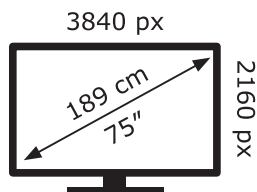

ENERG ⚡

LG Electronics

75UP81006LR

143 kWh/1000h

ABCDEF**G**

186 kWh/1000h

2019/2013