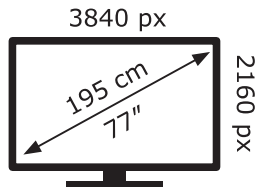

ENERG ⚡

LG Electronics

OLED77C12LA

162 kWh/1000h

ABCDEF**G**

273 kWh/1000h

2019/2013