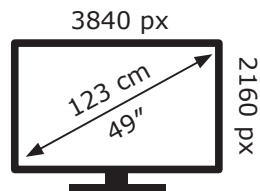

ENERGY

LG Electronics

49UT640S0ZA

82 kWh/1000h

ABCDEF**G**

97 kWh/1000h

2019/2013