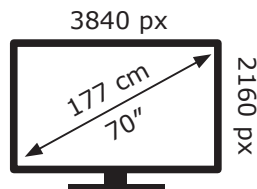

ENERG

LG Electronics

70UT640S0ZA

144 kWh/1000h

ABCDEF**G**

190 kWh/1000h

2019/2013