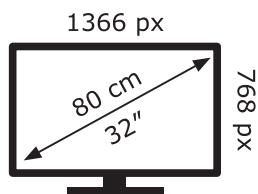

ENERG 

LG Electronics

32LT340C9ZB

27 kWh/1000h

2019/2013