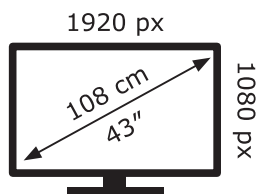

**ENERG** ⚡

**LG Electronics**

43LT340C9ZB

**46** kWh/1000h

2019/2013