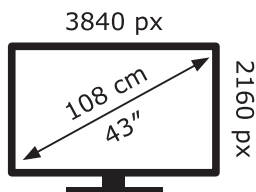

**ENERG** ⚡

**LG Electronics**

43US342H9ZC

**65** kWh/1000h

ABCDEF**G**

**88** kWh/1000h

2019/2013