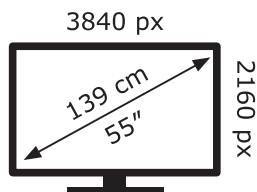

ENERG

LG Electronics

55UR762H0ZC

102 kWh/1000h

ABCDEF**G**

122 kWh/1000h

2019/2013