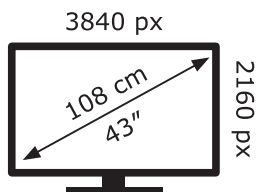

ENERG ⚡

LG Electronics

43NANO759PR

66 kWh/1000h

ABCDEF**G**

86 kWh/1000h

2019/2013