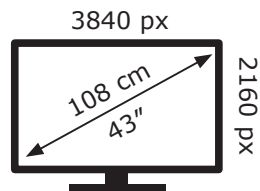

ENERG 

LG Electronics

43UN81006LB

66 kWh/1000h

ABCDEF**G**

86 kWh/1000h

2019/2013