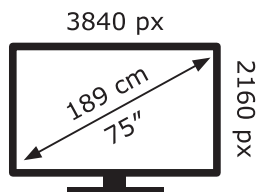

**ENERG** ⚡

**LG Electronics**

75UP80009LR

**143** kWh/1000h

ABCDEF**G**

**186** kWh/1000h

2019/2013