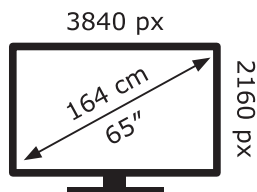

ENERG

LG Electronics

65UP81003LR

123 kWh/1000h

ABCDEF**G**

160 kWh/1000h

2019/2013