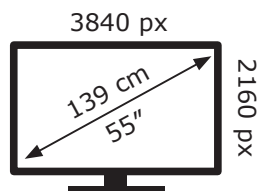

ENERGY

LG Electronics

55US762H0ZC

90 kWh/1000h

ABCDEF**G**

121 kWh/1000h

2019/2013