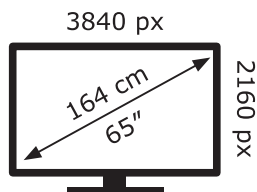

ENERG ⚡

LG Electronics

65NANO893PC

95 kWh/1000h

ABCDEF**G**

173 kWh/1000h

2019/2013