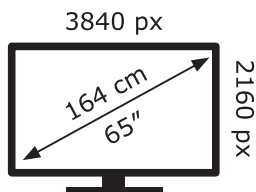

ENERG ⚡

LG Electronics

65NANO793PB

123 kWh/1000h

ABCDEF**G**

161 kWh/1000h

2019/2013