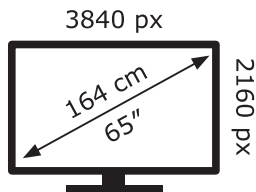

ENERG ⚡

LG Electronics

65UP80003LR

123 kWh/1000h

ABCDEF**G**

160 kWh/1000h

2019/2013