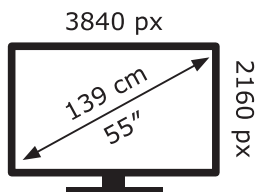

ENERG ⚡

LG Electronics

55NANO893PC

80 kWh/1000h

ABCDEF**G**

137 kWh/1000h

2019/2013