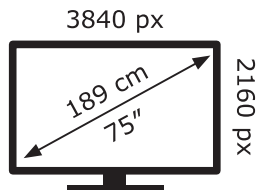

# ENERG

LG Electronics

75QNED913PA

**126** kWh/1000h

ABCDEF**G**

**223** kWh/1000h

2019/2013