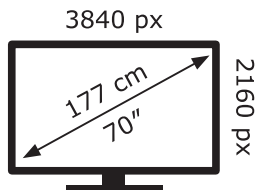

ENERG ⚡

LG Electronics

70UP76703LB

129 kWh/1000h

ABCDEF**G**

169 kWh/1000h

2019/2013