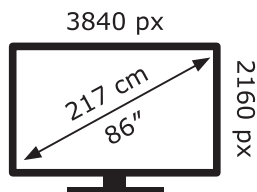

ENERG ⚡

LG Electronics

86QNED913PA

152 kWh/1000h

ABCDEF**G**

285 kWh/1000h

2019/2013