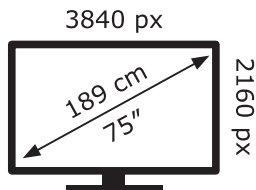

LG Electronics

75NANO766QA

138 kWh/1000h

ABCDEF**G**

201 kWh/1000h

2019/2013