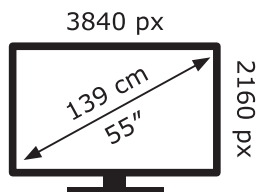

ENERG ⚡

LG Electronics

55NANO796PB

95 kWh/1000h

ABCDEF**G**

126 kWh/1000h

2019/2013