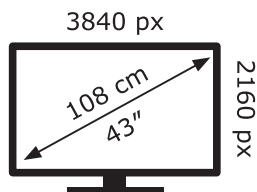

ENERG ⚡

LG Electronics

43NANO796PB

66 kWh/1000h

ABCDEF**G**

86 kWh/1000h

2019/2013