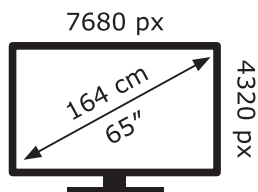

ENERG

LG Electronics

65QNED996QB

175 kWh/1000h

ABCDEF**G**

295 kWh/1000h

2019/2013