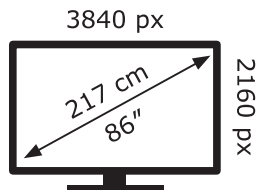

ENERG ⚡

LG Electronics

86NANO866PA

207 kWh/1000h

ABCDEF**G**

335 kWh/1000h

2019/2013