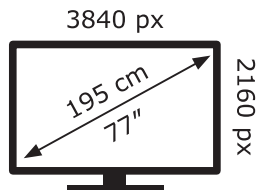

ENERG

LG Electronics

OLED77B29LA

131 kWh/1000h

ABCDEF**G**

269 kWh/1000h

2019/2013