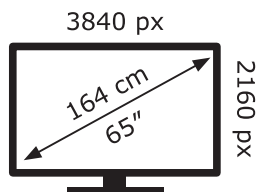

# ENERG

LG Electronics

65UQ81009LB

**100** kWh/1000h

ABCDEF**G**

**141** kWh/1000h

2019/2013