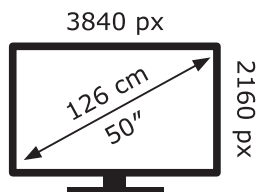

ENERG ⚡

LG Electronics

50UQ91009LA

69 kWh/1000h

ABCDEF**G**

98 kWh/1000h

2019/2013