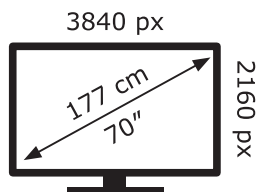

ENERG ⚡

LG Electronics

70UQ81009LB

124 kWh/1000h

ABCDEF**G**

169 kWh/1000h

2019/2013