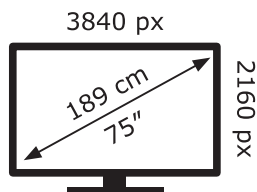

ENERG ⚡

LG Electronics

75UQ81009LB

135 kWh/1000h

ABCDEF**G**

184 kWh/1000h

2019/2013