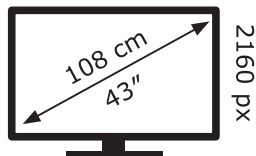

ENERG ⚡

LG Electronics

43UQ91009LA

53 kWh/1000h

ABCDEF**G**

82 kWh/1000h

3840 px

2019/2013