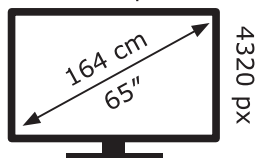

ENERG

LG Electronics

65QNED999QB

175 kWh/1000h

ABCDEF**G**

295 kWh/1000h

7680 px

2019/2013