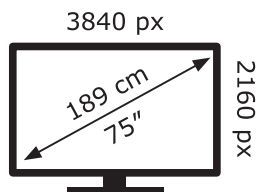

ENERG

LG Electronics

75QNED819QA

109 kWh/1000h

ABCDEF**G**

200 kWh/1000h

2019/2013