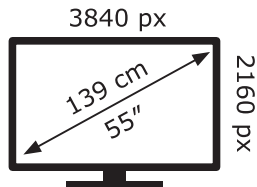

ENERG ⚡

LG Electronics

OLED55C18LA

106 kWh/1000h

ABCDEF**G**

171 kWh/1000h

2019/2013