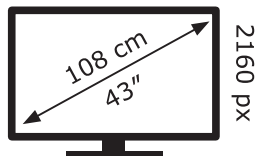

ENERG ⚡

LG Electronics

43UQ80006LB

54 kWh/1000h

ABCDEF**G**

77 kWh/1000h

3840 px

2019/2013