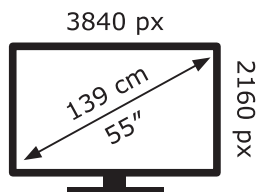

ENERG ⚡

LG Electronics

55NANO786QA

84 kWh/1000h

ABCDEF**G**

122 kWh/1000h

2019/2013