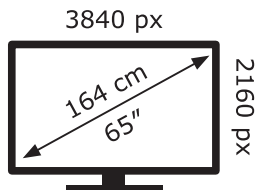

ENERG ⚡

LG Electronics

65QNED826QB

103 kWh/1000h

ABCDEF**G**

165 kWh/1000h

2019/2013