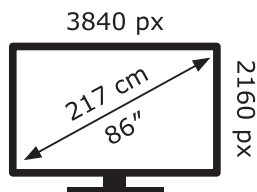

ENERG ⚡

LG Electronics

86QNED919QA

167 kWh/1000h

ABCDEF**G**

322 kWh/1000h

2019/2013