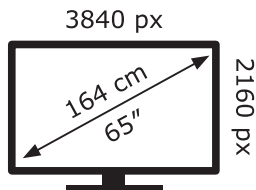

ENERG ⚡

LG Electronics

65NANO819QA

95 kWh/1000h

ABCDEF**G**

153 kWh/1000h

2019/2013