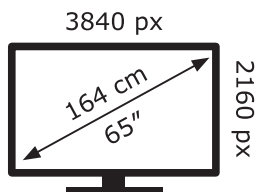

**ENERG** ⚡

**LG Electronics**

OLED65A26LA

**90** kWh/1000h

ABCDEF**G**

**181** kWh/1000h

2019/2013