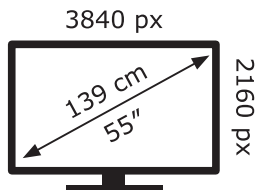

ENERG ⚡

LG Electronics

OLED55CS9LA

84 kWh/1000h

ABCDEF**G**

151 kWh/1000h

2019/2013