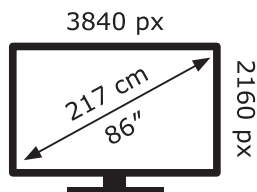

ENERG ⚡

LG Electronics

86QNED816QA

171 kWh/1000h

ABCDEF**G**

279 kWh/1000h

2019/2013