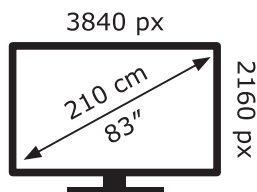

ENERG ⚡

LG Electronics

OLED83G26LA

150 kWh/1000h

ABCDEF**G**

351 kWh/1000h

2019/2013