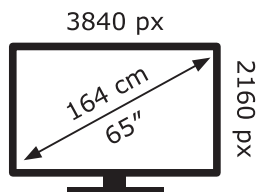

# ENERG

LG Electronics

65UQ81006LB

**100** kWh/1000h

ABCDEF**G**

**141** kWh/1000h

2019/2013