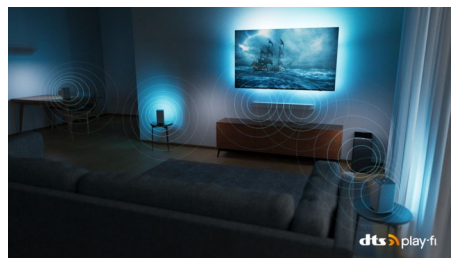

DTS Play-Fi compatible

Philips Wireless Home System powered by DTS Play-Fi lets you connect to compatible soundbars and wireless speakers around your home in seconds. Listen to movies in the kitchen. Play music anywhere. You can even create a home-cinema surround-sound system using your Philips TV as a central speaker.