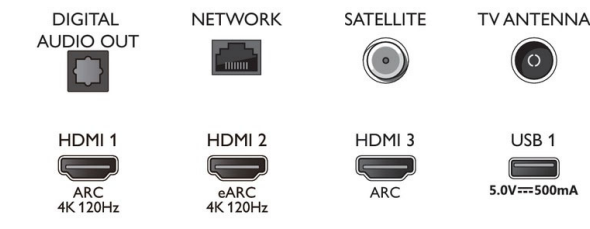

Design

- Colours of TV: Anthracite grey bezel
- Stand design: Anthracite grey central stand

Dimensions

- Box dimensions (W x H x D): 1600.0 x 995.0 x 170.0 mm

- Set dimensions (W x H x D): 1450.5 x 842.2 x 85.1 mm
- Set dimensions with stand (W x H x D): 1450.5 x 906.9 x 289.1 mm
- Stand dimensions (W x H x D): 379.8 x 70.0 x 289.1 mm
- Product weight: 24.5 kg
- Weight incl. Packaging: 35.7 kg
- Product weight (+stand): 27.2 kg
- Wall-mount compatible: 300 x 300 mm

Accessories

- Included accessories: Remote Control, Quick start guide, Legal and safety brochure, Power cord, Tabletop stand, 2 x AAA Batteries

EU Energy card

- Energy class for SDR: G
- Energy class for HDR: G
- Networked standby mode: <2.0 W
- Off mode power consumption: n.a.
- Panel technology used: LED LCD
- EPREL registration numbers: 1164851
- On mode power demand for HDR: 184 kWh/1000h
- On mode power demand for SDR: 103 kWh/1000h

Connections

Side

Bottom

Issue date 2023-02-06

Version: 7.2.2

12 NC: 8670 001 82687
EAN: 87 18863 03437 8

© 2023 Koninklijke Philips N.V.
All Rights reserved.

Specifications are subject to change without notice.
Trademarks are the property of Koninklijke Philips N.V.
or their respective owners.