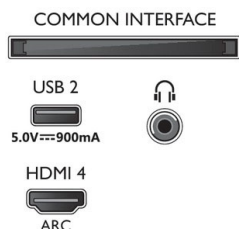

Design

- Colours of TV: Anthracite grey bezel
- Stand design: Anthracite grey central stand

Dimensions

- Box dimensions (W x H x D): 1600.0 x 995.0 x 170.0 mm

- Set dimensions (W x H x D): 1450.5 x 842.2 x 85.1 mm
- Set dimensions with stand (W x H x D): 1450.5 x 906.9 x 289.1 mm
- Stand dimensions (W x H x D): 379.8 x 70.0 x 289.1 mm
- Product weight: 24.5 kg
- Weight incl. Packaging: 35.7 kg
- Product weight (+stand): 27.2 kg
- Wall-mount compatible: 300 x 300 mm

Accessories

- Included accessories: Remote Control, Quick start guide, Legal and safety brochure, Power cord, Tabletop stand, 2 x AAA Batteries

EU Energy card

- Energy class for SDR: G
- Energy class for HDR: G
- Networked standby mode: <2.0 W
- Off mode power consumption: n.a.
- Panel technology used: LED LCD
- EPREL registration numbers: 1164851
- On mode power demand for HDR: 184 kWh/1000h
- On mode power demand for SDR: 103 kWh/1000h

Connections

Side

Bottom

Issue date 2023-02-06

Version: 7.2.2

12 NC: 8670 001 82687
EAN: 87 18863 03437 8

© 2023 Koninklijke Philips N.V.
All Rights reserved.

Specifications are subject to change without notice.
Trademarks are the property of Koninklijke Philips N.V.
or their respective owners.