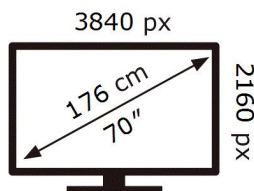

ENERG

SAMSUNG

UE70BU8000K

140 kWh/1000h

ABCDEF **G**

HDR

201 kWh/1000h

2019/2013