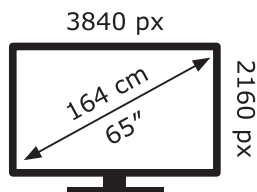

ENERG

LG Electronics

65UQ81003LB

100 kWh/1000h

ABCDEF**G**

141 kWh/1000h

2019/2013