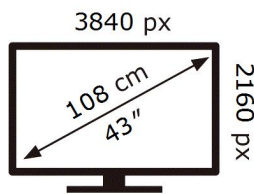

ENERG 

SAMSUNG

HG43Q60BAEU

65 kWh/1000h

ABCDEF **G**

101 kWh/1000h

2019/2013