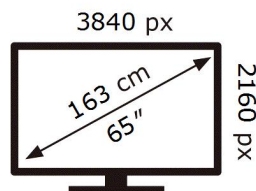

ENERG

SAMSUNG

UE65AU6905K

100 kWh/1000h

ABCDEF **G**

141 kWh/1000h

2019/2013