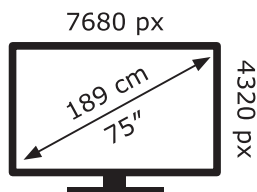

ENERG ⚡

LG Electronics

75QNED993QB

189 kWh/1000h

ABCDEF**G**

404 kWh/1000h

2019/2013